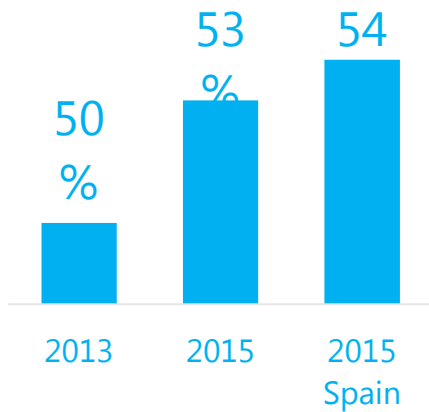

The Digital Transformation

David Suz

Solution Architect
Microsoft Services

The world has changed ...

Re-imagine Customer Experiences...

New digital experiences converge with real world...

Integrate digital experiences with real world, achieve greater engagement with consumers