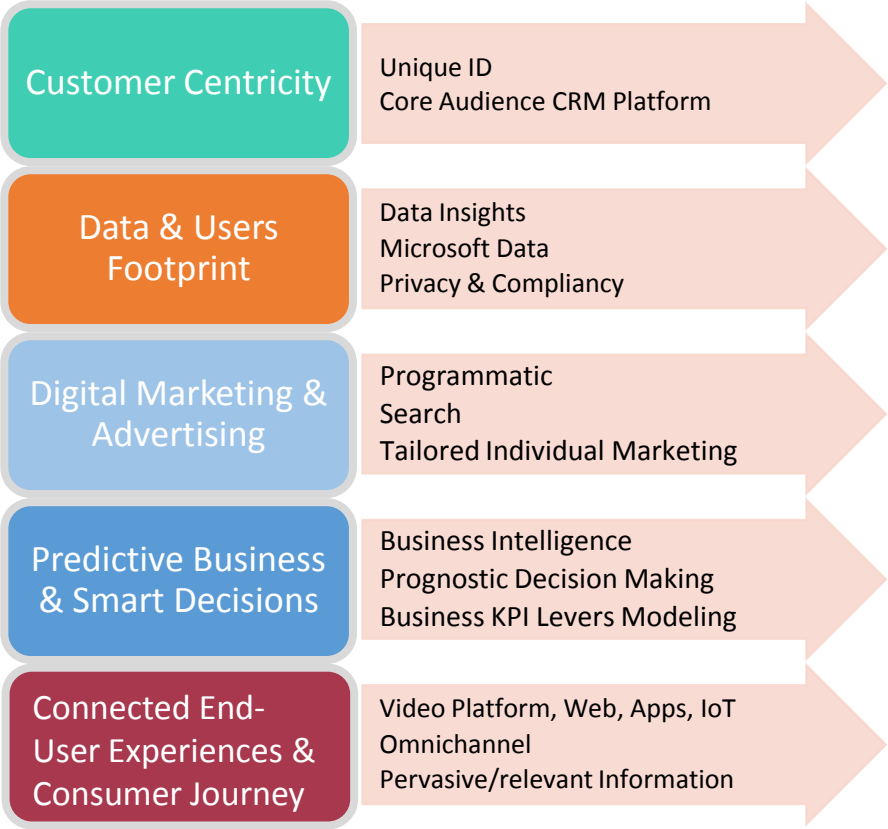

The Digital Transformation Fundamentals